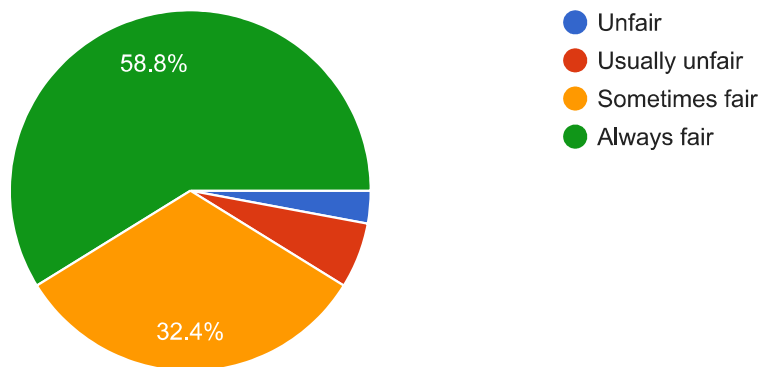

How well do the professors/teachers teach at this college?

34 responses

How well were the teachers able to communicate?

34 responses

Fairness of the internal evaluation process by the teachers

34 responses